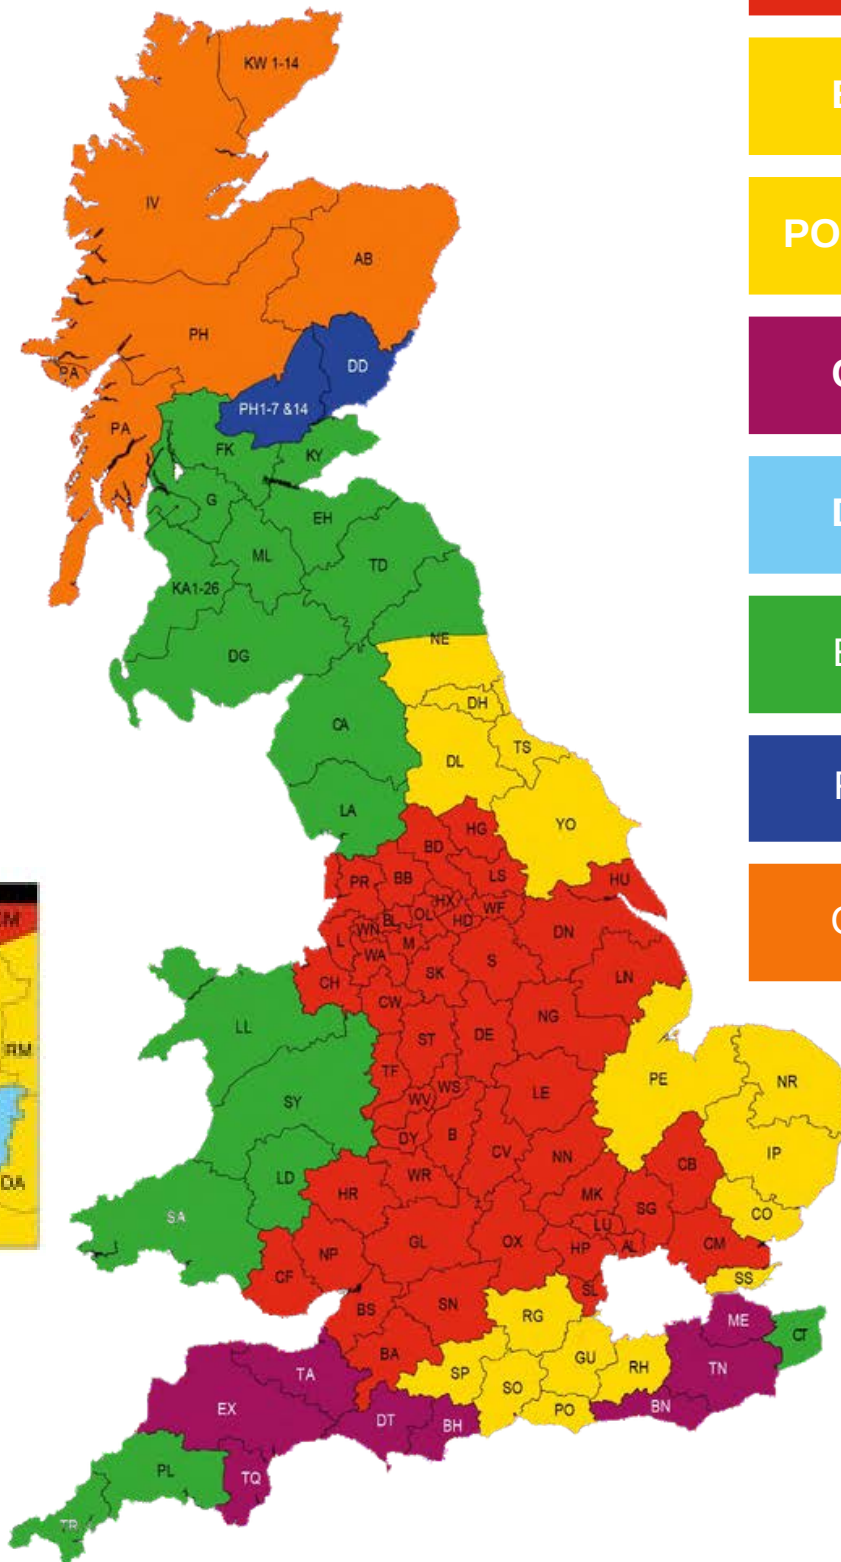

Shipping Rates 2023

SG/LU	£44.40
A	£56.40
B	£58.80
PO30+	£121.20
C	£68.40
D	£59.60
E	£79.20
F	£100.80
G	£153.60

PLEASE NOTE

ALL PRICES WILL BE SUBJECT TO A FUEL SURCHARGE WHICH IS CURRENTLY 9.26%

ALL PRICES INCLUDE 20% VAT.

All goods are carried under RHA terms conditions