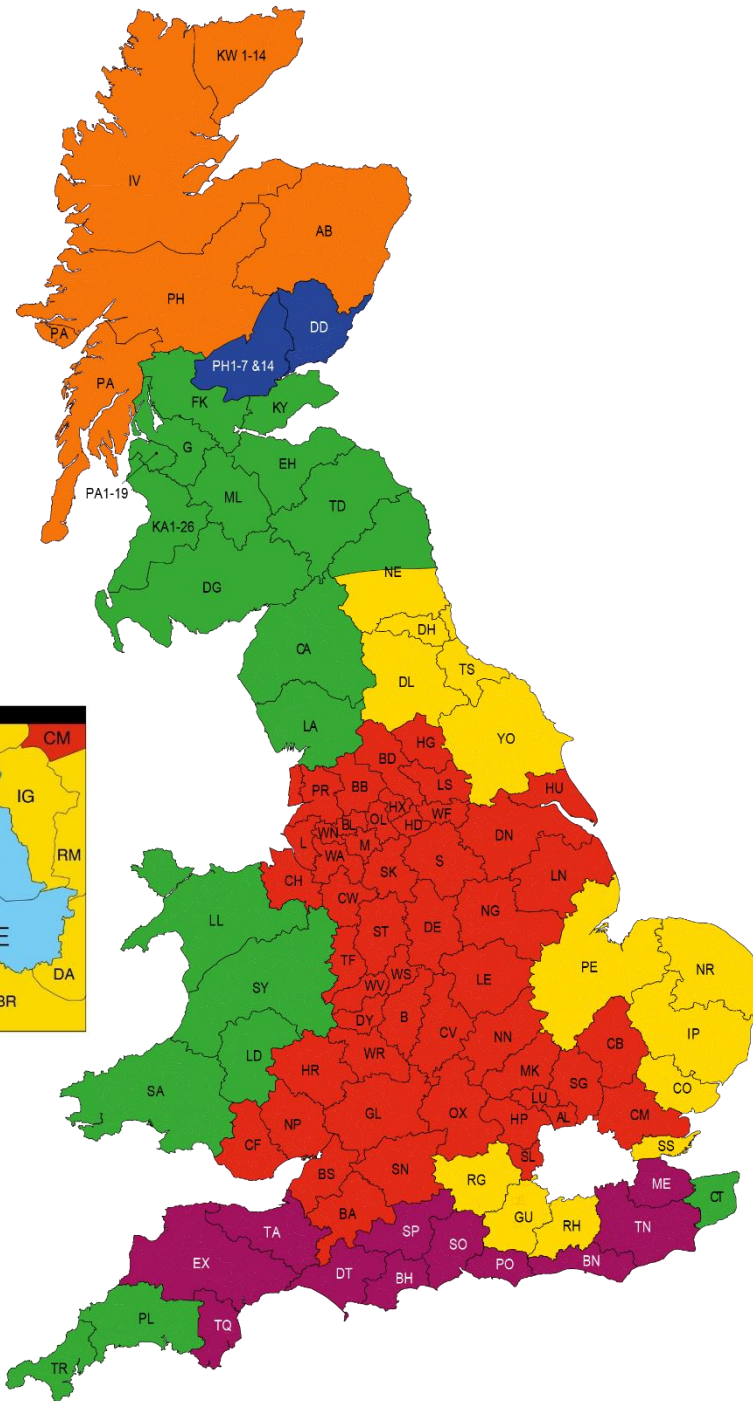

Shipping Rates 2026

SG/LU	£56.30
A	£62.10
B	£64.50
PO30+	£130.50
C	£74.70
D	£77.10
E	£88.80
F	£111.60
G	£161.40

PLEASE NOTE

ALL PRICES WILL BE SUBJECT TO A FUEL SURCHARGE WHICH IS CURRENTLY 11%

ALL PRICES INCLUDE 20% VAT.

All goods are carried under RHA terms conditions